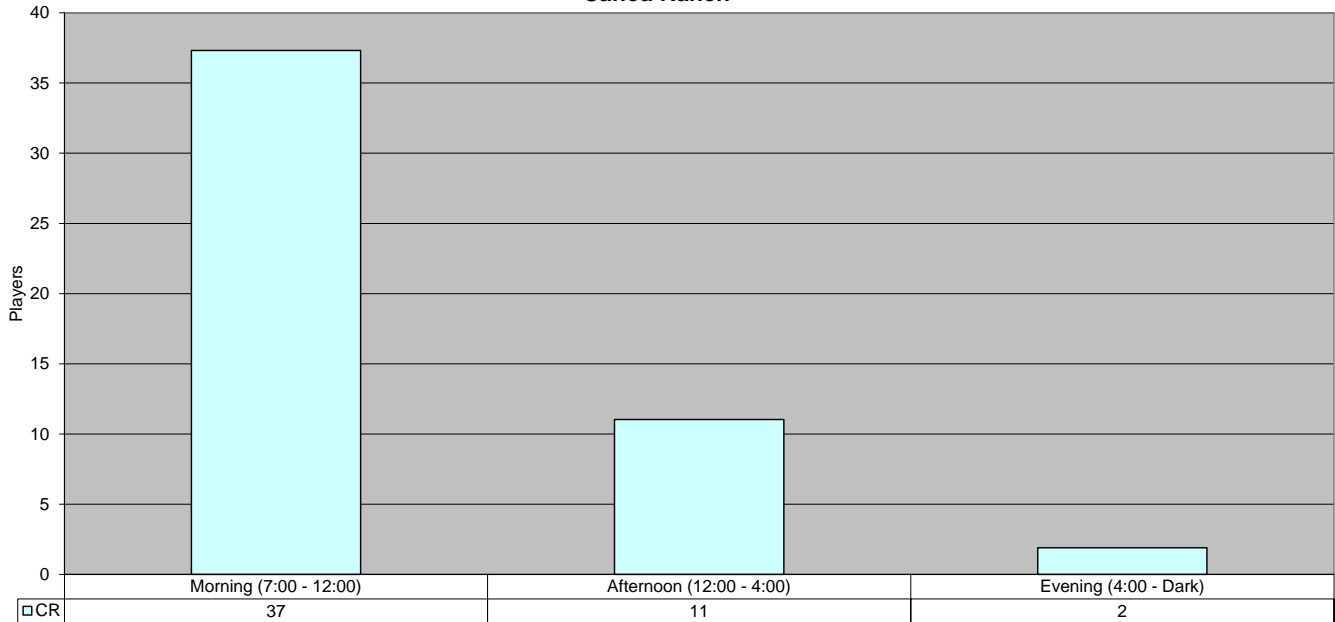

**MARCH 2023 PickleBall Use
East Center & PBC**

**MARCH 2023 PickleBall Use
Canoa Ranch**

Average - PickleBall by: Hr	1	9	96	17	14	19	19	21	15	7	5	11	1	0	0
Players	EAST	CR	PBC	Total (All CTRS)											
Tot Month	2224	1558	3465	7247											
Per Day	71.7	50.3	111.8	233.8											
Avg Hr	4.8	4.2	9.3	18.3											