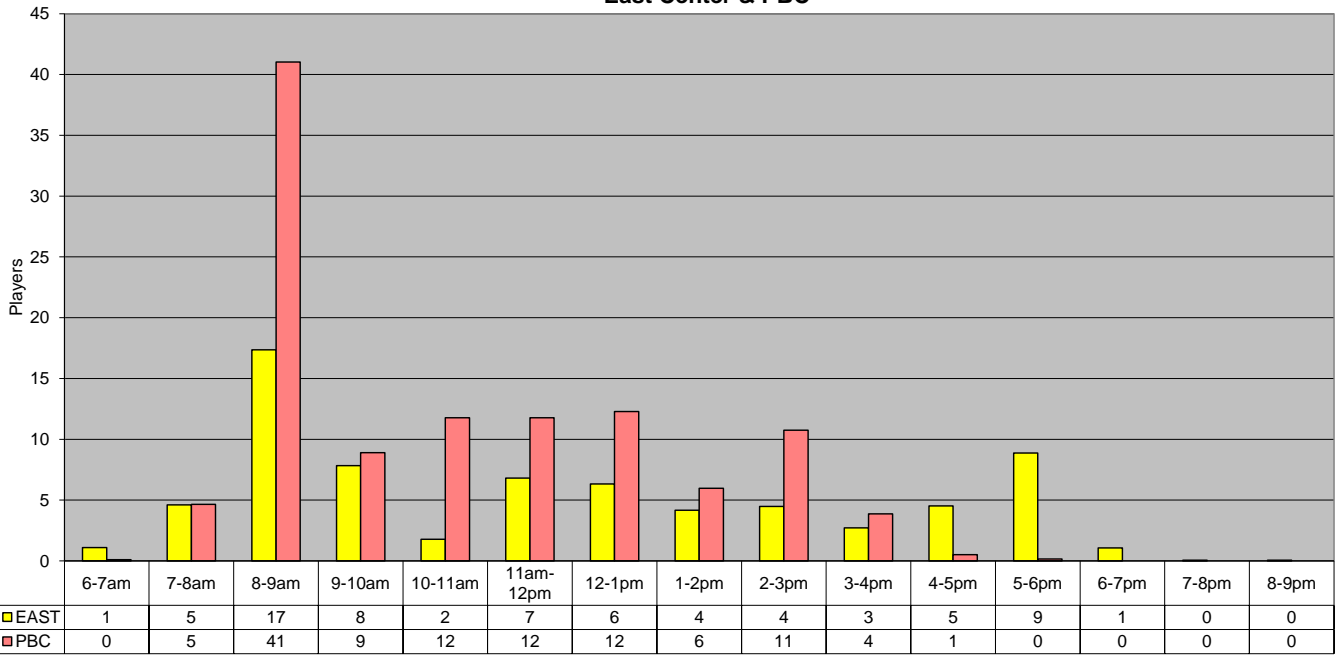

**MARCH 2023 PickleBall Use
East Center & PBC**

**MARCH 2023 PickleBall Use
Canoa Ranch**

Average - PickleBall by: Hr	1	9	96	17	14	19	19	21	15	7	5	11	1	0	0
Players	EAST	CR	PBC	Total (All CTRS)											
Tot Month	2224	1558	3465	7247											
Per Day	71.7	50.3	111.8	233.8											
Avg Hr	4.8	4.2	9.3	18.3											